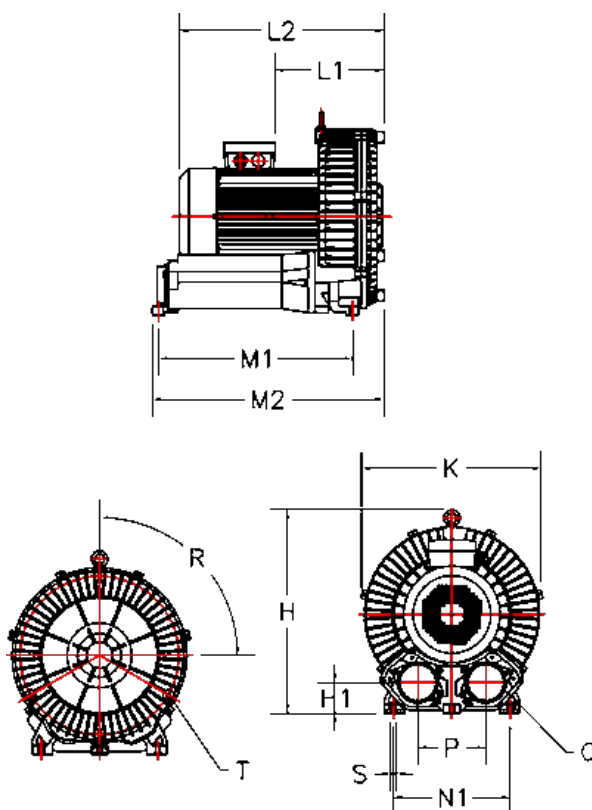

Data Sheet

Article number: 2761012902061

Description: KLEEblower KB129-1 0,2/0,25 kW
1x230V 50/60Hz Single stage with Klixon/built in bimetal switch

Measures

H = 213.5	N1 = 165
H1 = 38	Noise level dB 50/60Hz = 53/55
K = 208.5	P = 71
L1 = 90	Q = 2-PF 1" (NPT 1")
L2 = 209.5	R (degrees) = -
M1 = -	S = 2 x Ø12
M2 = 205	T = -
N = 186	